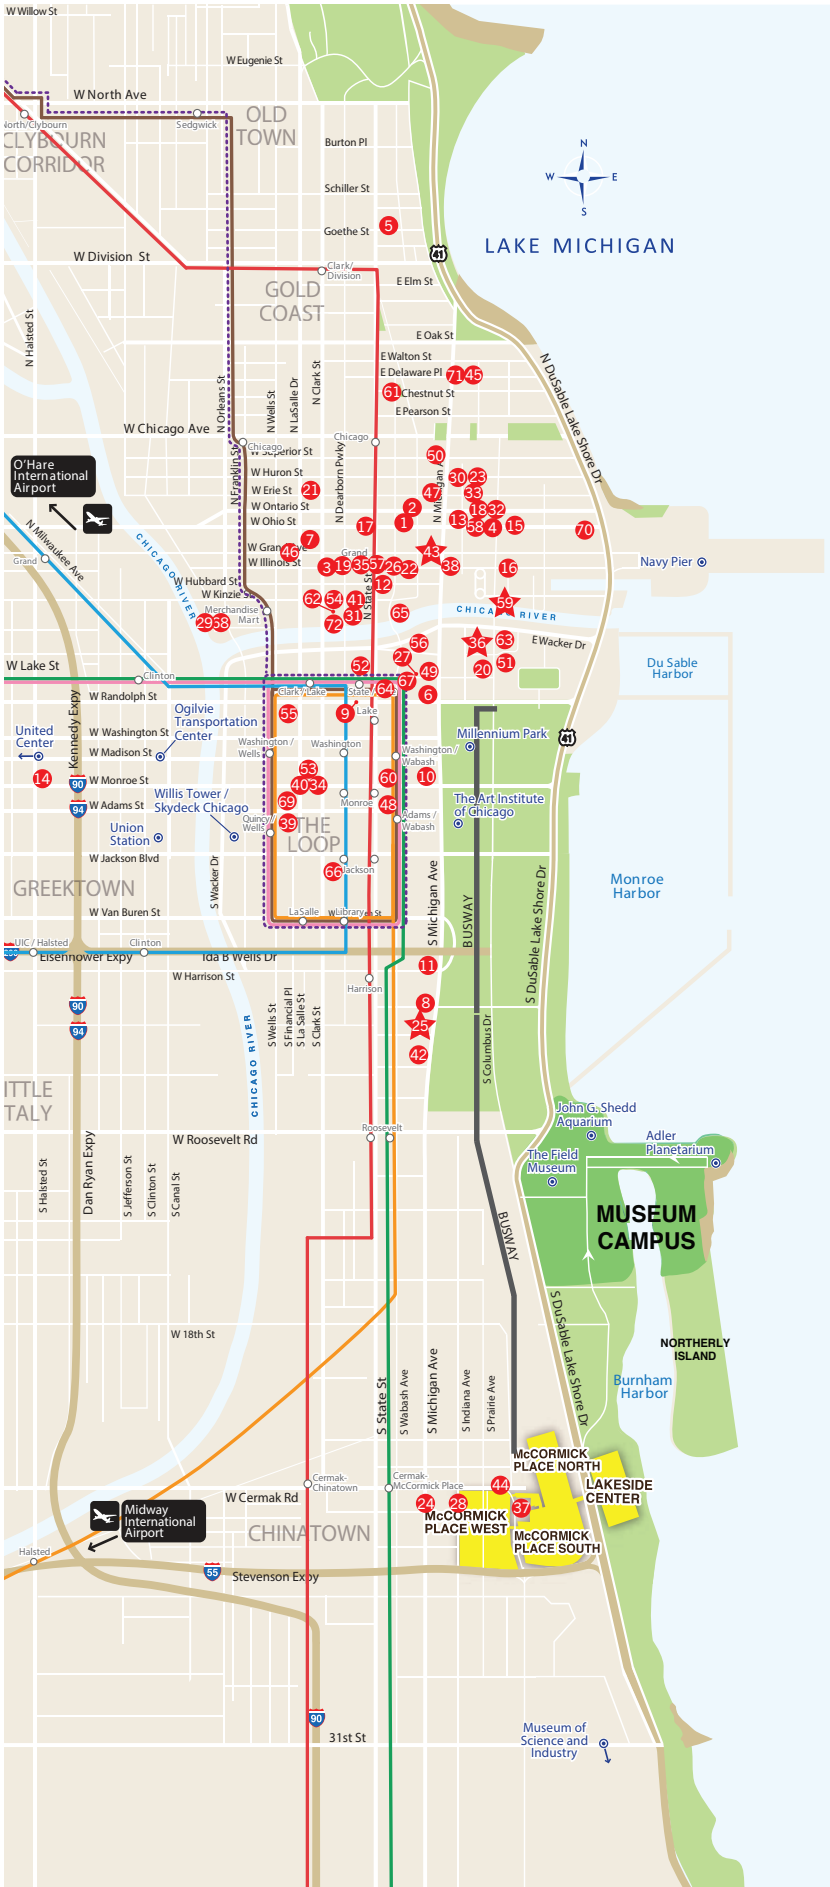

HOTEL

SHUTTLE ROUTE

1	21c Museum Hotel	3
2	AC Hotels Downtown	3
3	Aloft Chicago Downtown River North	3
4	Aloft Magnificent Mile	1
5	Ambassador Chicago	NS
6	Arlo Chicago	2
7	Best Western River North Hotel	3
8	Blackstone Autograph Collection	4
9	Cambria Hotel Loop/Theatre District	6
10	Chicago Athletic Association	4
11	Congress Plaza Hotel	4
12	Courtyard Marriott Downtown River North	3
13	Courtyard Marriott Magnificent Mile	1
14	Crowne Plaza Chicago West Loop	NS
15	DoubleTree Magnificent Mile	1
16	Embassy Suites Downtown Magnificent Mile	1
17	Embassy Suites River North	3
18	Fairfield Inn & Suites Downtown/Magnificent Mile	1
19	Fairfield Inn & Suites Downtown/River North	3
20	Fairmont at Millennium Park	2
21	Godfrey Hotel Chicago	3
22	Gwen	3
23	Hampton Inn Downtown Magnificent Mile (160 E. Huron)	5
24	Hampton Inn McCormick Place	WD
25	Hilton Chicago ★	4
26	Hilton Garden Inn Chicago Downtown/Magnificent Mile	3
27	Hilton Garden Inn Chicago Downtown Riverwalk	2
28	Hilton Garden Inn McCormick Place	WD
29	Holiday Inn Chicago Dwn Wolf Point	6
30	Homewood Suites Downtown Magnificent Mile (152 E. Huron)	5
31	Hotel Chicago Downtown	6
32	Hotel EMC2	1
33	Hyatt Centric Magnificent Mile (633 N. St. Clair)	1
34	Hyatt Centric The Loop (100 W. Monroe)	6
35	Hyatt Place Chicago River North	3
36	Hyatt Regency Chicago (151 E. Wacker) ★	2
37	Hyatt Regency McCormick Place	WD
38	InterContinental Chicago Magnificent Mile	1
39	JW Marriott Chicago	6
40	Kimpton Gray Hotel	6
41	Kinzie Hotel	6
42	Le Meridien Essex Chicago	4
43	Marriott Chicago Downtown Magnificent Mile ★	3
44	Marriott Marquis Chicago	WD
45	Millennium Knickerbocker Chicago	5
46	Moxy Chicago Downtown	3
47	Omni Chicago	5
48	Palmer House	4
49	Pendry Chicago	2
50	Peninsula Chicago	5
51	Radisson Blu Aqua Hotel	2
52	Renaissance Chicago Downtown Hotel	2
53	Residence Inn Downtown Loop	6
54	Residence Inn Downtown River North	6
55	Royal Sonesta Allegro	6
56	Royal Sonesta Chicago Downtown	2
57	Royal Sonesta River North	3
58	St. Clair Magnificent Mile	1
59	Sheraton Grand Chicago ★	1
60	Silversmith Hotel Chicago Downtown	4
61	Sofitel Chicago Magnificent Mile	5
62	SpringHill Suites River North	6
63	Swissotel Chicago	2
64	theWit	2
65	Trump Hotel	2
66	Union League Club Chicago	6
67	Virgin Hotels Chicago	2
68	voco Chicago Downtown	6
69	W Chicago City Center	6
70	W Chicago Lakeshore	5
71	Westin Michigan Avenue	5
72	Westin River North	6