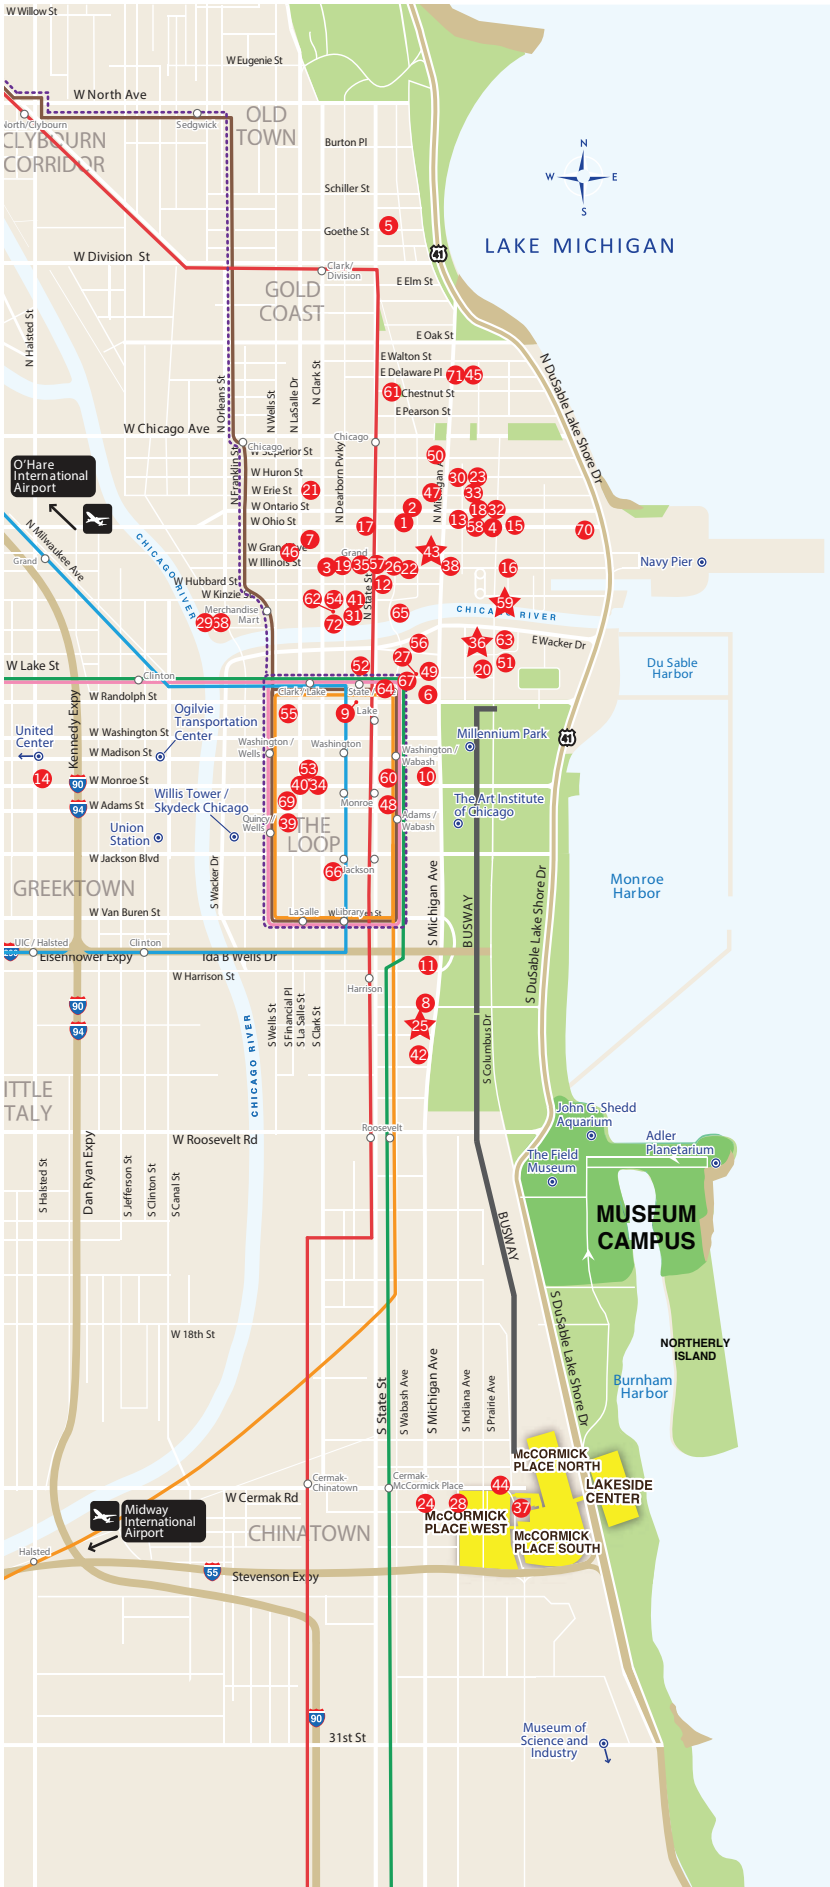

NATIONAL RESTAURANT ASSOCIATION SHOW 2024

MAY 18-21, 2024 | MCCORMICK PLACE | CHICAGO, IL

HOTEL MAP KEY

- ★ On-site registration is provided at this hotel on Friday & Saturday
- WD Hotel is within walking distance of McCormick Place
- NS No shuttle service provided. Hotel is outside the shuttle area

Route Destinations at McCormick Place

Routes 1 - 3: South Building

Routes 4 - 6: Lakeside Center

Schedule for Routes 1-6

	From Hotels to McCormick Place Every 20-25 minutes	To/From Hotels Departing McCormick Place Every 30 minutes	Return to Hotels From McCormick Place Every 25-30 minutes
Sat., 5/18	7:30 am - 11:00 am	11:00 am - 2:00 pm	2:00 pm - 7:00 pm
Sun., 5/19 - Mon., 5/20	7:30 am - 11:00 am	11:00 am - 2:00 pm	2:00 pm - 6:00 pm
Tues., 5/21	7:30 am - 11:00 am	11:00 am - 1:00 pm	1:00 pm - 4:00 pm