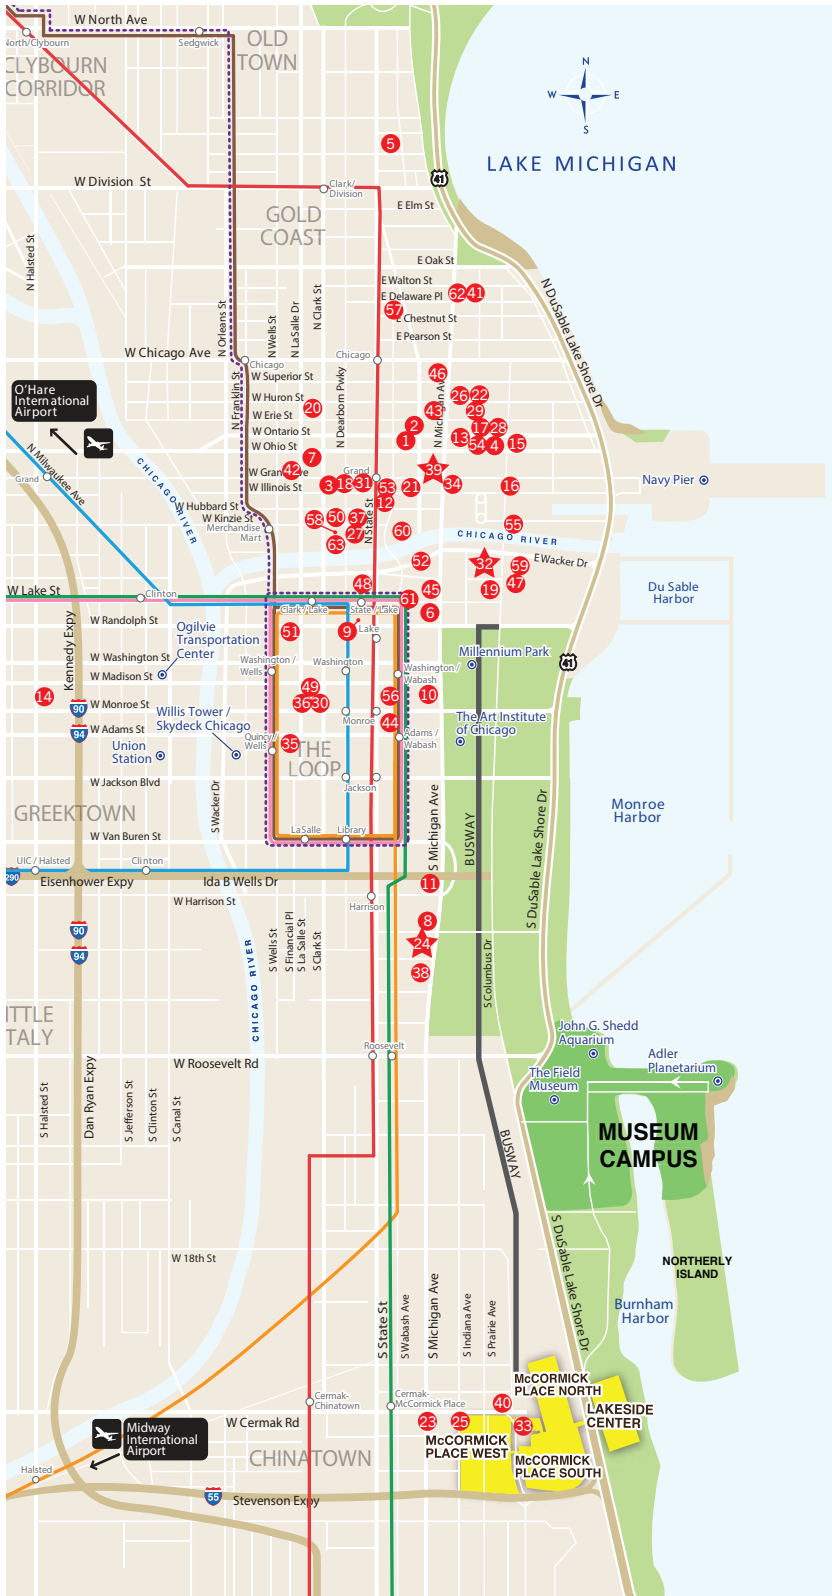

NATIONAL RESTAURANT ASSOCIATION SHOW 2023

MAY 20-23, 2023 | McCORMICK PLACE | CHICAGO, IL

HOTEL MAP KEY

- ★ On-site registration is provided at this hotel on Friday & Saturday
- WD Hotel is within walking distance of McCormick Place
- NS No shuttle service provided. Hotel is outside the shuttle area

HOTEL

SHUTTLE ROUTE

1	21c Museum Hotel	3
2	AC Hotels Downtown	3
3	Aloft Chicago Downtown River North	3
4	Aloft Magnificent Mile	4
5	Ambassador Chicago	NS
6	Arlo Chicago	2
7	Best Western River North Hotel	3
8	Blackstone Autograph Collection	1
9	Cambria Hotel Loop/Theatre District	6
10	Chicago Athletic Association	1
11	Congress Plaza Hotel	1
12	Courtyard Marriott Downtown River North	3
13	Courtyard Marriott Magnificent Mile	4
14	Crowne Plaza Chicago West Loop	NS
15	DoubleTree Magnificent Mile	4
16	Embassy Suites Downtown Magnificent Mile	4
17	Fairfield Inn & Suites Downtown/Magnificent Mile	4
18	Fairfield Inn & Suites Downtown/River North	3
19	Fairmont at Millennium Park	2
20	Godfrey Hotel Chicago	5
21	Gwen	3
22	Hampton Inn Downtown Magnificent Mile (160 E. Huron)	5
23	Hampton Inn McCormick Place	WD
24	Hilton Chicago ★	1
25	Hilton Garden Inn McCormick Place	WD
26	Homewood Suites Downtown Magnificent Mile (152 E. Huron)	5
27	Hotel Chicago Downtown	6
28	Hotel EMC2	4
29	Hyatt Centric Magnificent Mile (633 N. St. Clair)	4
30	Hyatt Centric The Loop (100 W. Monroe)	6
31	Hyatt Place Chicago River North	3
32	Hyatt Regency Chicago (151 E. Wacker) ★	2
33	Hyatt Regency McCormick Place	WD
34	InterContinental Chicago Magnificent Mile	4
35	JW Marriott Chicago	6
36	Kimpton Gray Hotel	6
37	Kinzie Hotel	6
38	Le Meridien Essex Chicago	1
39	Marriott Chicago Downtown Magnificent Mile ★	3
40	Marriott Marquis Chicago	WD
41	Millennium Knickerbocker Chicago	5
42	Moxy Chicago Downtown	3
43	Omni Chicago	5
44	Palmer House	1
45	Pendry Chicago	2
46	Peninsula Chicago	5
47	Radisson Blu Aqua Hotel	2
48	Renaissance Chicago Downtown Hotel	2
49	Residence Inn Downtown Loop	6
50	Residence Inn Downtown River North	6
51	Royal Sonesta Allegro	6
52	Royal Sonesta Chicago Downtown	2
53	Royal Sonesta River North	3
54	St. Clair Magnificent Mile	4
55	Sheraton Grand Chicago	4
56	Silversmith Hotel Chicago Downtown	1
57	Sofitel Chicago Magnificent Mile	5
58	SpringHill Suites River North	6
59	Swissotel Chicago	2
60	Trump Hotel	2
61	Virgin Hotels Chicago	2
62	Westin Michigan Avenue	5
63	Westin River North	6

Route Destinations at McCormick Place

- Routes 1 - 3: South Building
- Routes 4 - 6: Lakeside Center

Schedule for Routes 1-6