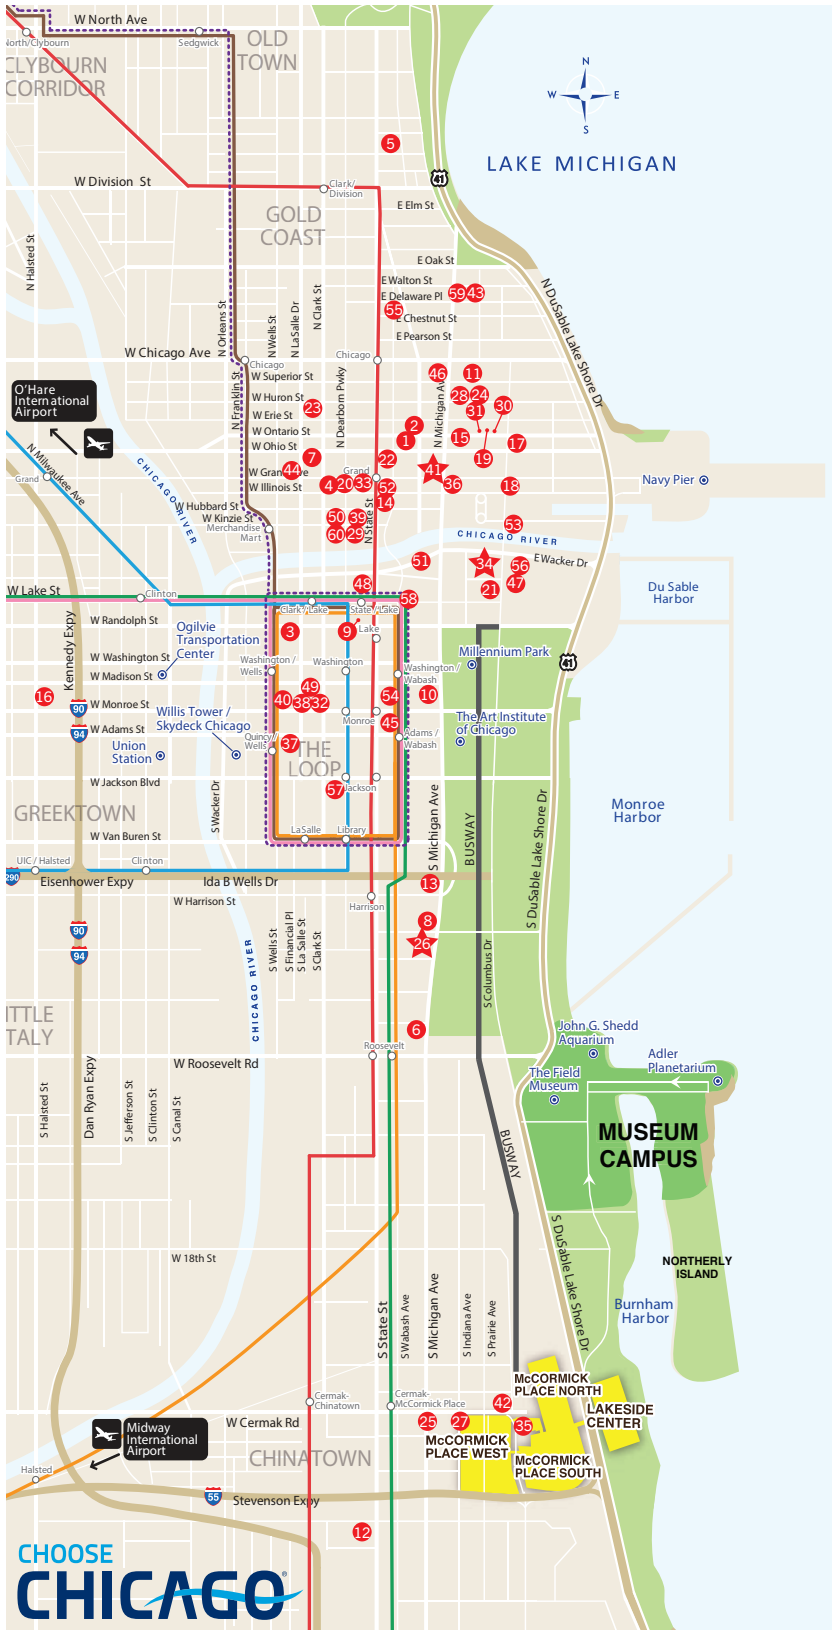

NATIONAL RESTAURANT ASSOCIATION SHOW 2022

MAY 21-24, 2022 | MCCORMICK PLACE | CHICAGO, IL

HOTEL MAP KEY

- ★ On-site registration is provided at this hotel on Friday & Saturday
- WD Hotel is within walking distance of McCormick Place
- N/A* No shuttle service provided. Hotel is outside the shuttle area

HOTEL

SHUTTLE ROUTE

1	21c Museum Hotel Chicago	3
2	AC Hotels by Marriott Chicago Downtown	3
3	Allegro Royal Sonesta	6
4	Aloft Chicago Downtown River North	3
5	Ambassador Chicago, a Joie de Vivre Hotel	N/A*
6	Best Western Grant Park Hotel	1
7	Best Western River North Hotel	3
8	Blackstone, Autograph Collection	1
9	Cambria Hotel Chicago Loop - Theatre District	6
10	Chicago Athletic Association	1
11	Chicago Hotel Collection - Magnificent Mile	5
12	Chicago South Loop Hotel	N/A*
13	Congress Plaza Hotel	1
14	Courtyard by Marriott Downtown River North	3
15	Courtyard by Marriott Magnificent Mile	4
16	Crowne Plaza Chicago West Loop	6A
17	DoubleTree Chicago - Magnificent Mile	4
18	Embassy Suites Chicago Downtown Magnificent Mile	4
19	Fairfield Inn & Suites Chicago Downtown / Magnificent Mile	4
20	Fairfield Inn & Suites Chicago Downtown/River North	3
21	Fairmont Chicago at Millennium Park	2
22	Freehand Chicago	3
23	Godfrey Hotel Chicago	3
24	Hampton Inn Chicago Downtown/Magnificent Mile	5
25	Hampton Inn Chicago McCormick Place	WD
26	Hilton Chicago ★	1
27	Hilton Garden Inn Chicago McCormick Place	WD
28	Homewood Suites Chicago Downtown/Magnificent Mile	5
29	Hotel Chicago Downtown, Autograph Collection	6
30	Hotel EMC2, Autograph Collection	4
31	Hyatt Centric Chicago Magnificent Mile	4
32	Hyatt Centric The Loop Chicago	6
33	Hyatt Place Chicago/River North	3
34	Hyatt Regency Chicago ★	2
35	Hyatt Regency McCormick Place	WD
36	InterContinental Chicago Magnificent Mile	4
37	JW Marriott Chicago	6
38	Kimpton Gray Hotel	6
39	Kinzie Hotel	6
40	La Quinta Inn & Suites by Wyndham Chicago Downtown	6
41	Marriott Chicago Downtown Magnificent Mile ★	3
42	Marriott Marquis Chicago	WD
43	Millennium Knickerbocker Chicago	5
44	Moxy Chicago Downtown	3
45	Palmer House	1
46	Peninsula Chicago	5
47	Radisson Blu Aqua Hotel Chicago	2
48	Renaissance Chicago Downtown Hotel	2
49	Residence Inn Chicago Downtown/Loop	6
50	Residence Inn Chicago Downtown/River North	6
51	Royal Sonesta Chicago Riverfront	2
52	Royal Sonesta River North (formerly Palomar Chicago)	3
53	Sheraton Grand Chicago	4
54	Silversmith Hotel Chicago Downtown	1
55	Sofitel Chicago Magnificent Mile	5
56	Swissotel Chicago	2
57	Union League Club of Chicago	6
58	Virgin Hotels Chicago	2
59	Westin Michigan Avenue	5
60	Westin River North	6

Route Destinations at McCormick Place

Routes 1 - 3: South Building
Routes 4 - 6: Lakeside Center

Schedule for Routes 1-6

Schedule for Route 6A

CHOOSE CHICAGO