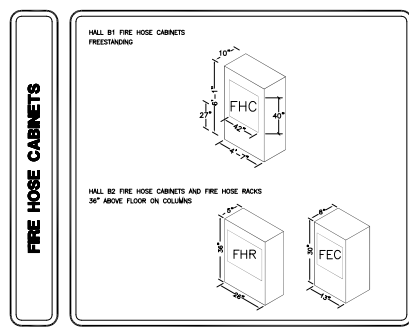

BUILDING LEGEND

HALL B1 UTILITIES
ELECTRICAL PANELS
A 480V, THREE, 400AMP
200V, THREE, 200AMP
120V, SINGLE, 100AMP
B 200V, THREE, 400AMP
200V, THREE, 200AMP
120V, SINGLE, 100AMP
C 200V, THREE, 200AMP
120V, SINGLE, 100AMP

PLUMBING POINTS
1" GAS
1" WATER
4" DRAIN

HALL B2 UTILITIES
ELECTRICAL OVERHEAD
200V, AND 480V
PLUMBING POINTS
OVERHEAD 1" GAS, 1" WATER
4" FLOOR DRAIN

CEILING HEIGHT IN HALL B1 = 40'
CEILING HEIGHT IN HALL B2 = 16'
CEILING HEIGHT IN GRAND CONCOURSE LOBBY VESTIBULES
FIRE HOSE CABINET (NEAR BY KEPT CLEAR)
FIRE EXTINGUISHER CABINET
FIRE HOSE REEL
* INDICATES LATEST REVISION