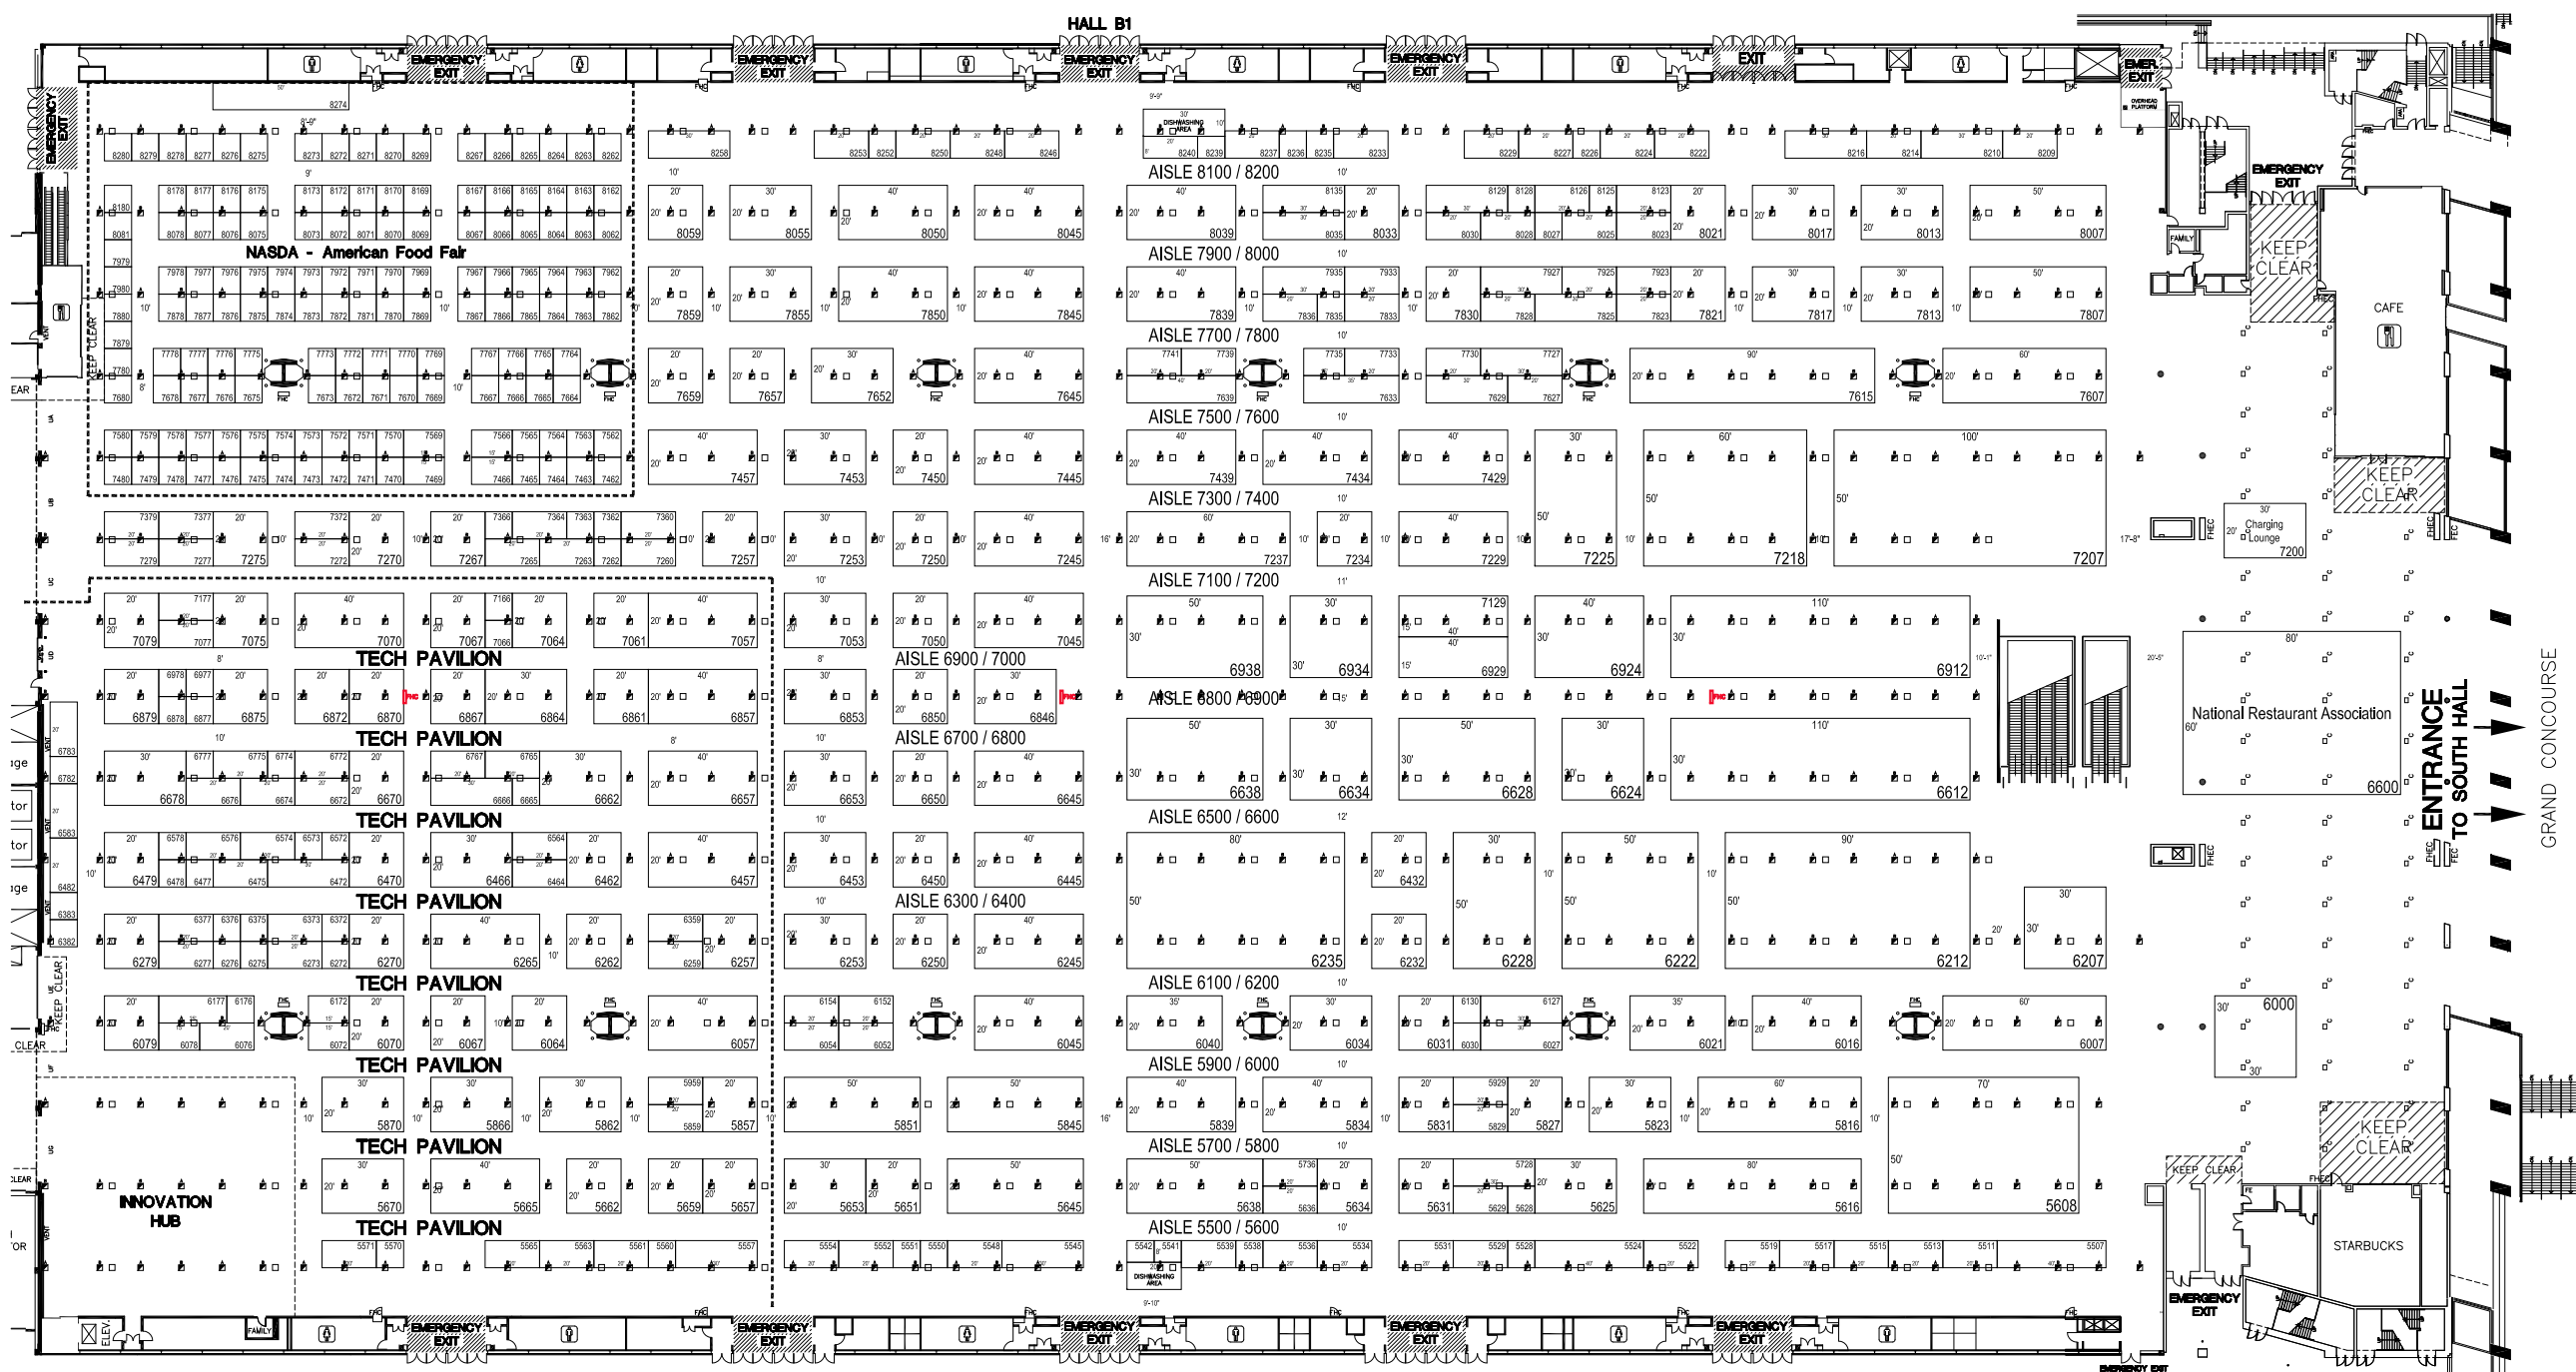

SUBJECT TO FIRE MARSHAL APPROVAL

BUILDING LEGEND

HALL B1 UTILITIES
ELECTRICAL PANELS
A 480V, THREE, 400AMP
200V, THREE, 200AMP
120V, SINGLE, 100AMP
B 200V, THREE, 400AMP
200V, THREE, 200AMP
120V, SINGLE, 100AMP
C 200V, THREE, 200AMP
120V, SINGLE, 100AMP

PLUMBING POINTS
1" GAS
1" WATER
4" DRAIN

HALL B2 UTILITIES
ELECTRICAL OVERHEAD
200V, AND 480V
PLUMBING POINTS
OVERHEAD 1" GAS, 1" WATER
4" FLOOR DRAIN

CEILING HEIGHT IN HALL B1 = 40'
CEILING HEIGHT IN HALL B2 = 16'
CEILING HEIGHT IN GRAND CONCOURSE LOBBY VESTIBULES
FIRE HOSE CABINET (NEAR BY KEPT CLEAR)
FIRE EXTINGUISHER CABINET
FIRE HOSE REEL
* INDICATES LATEST REVISION