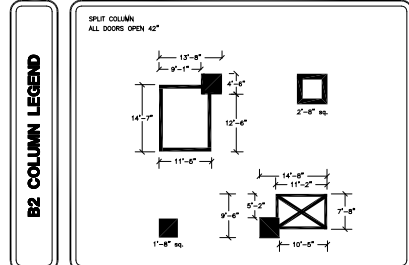

BUILDING LEGEND

HALL B1 UTILITIES
ELECTRICAL PANELS
A 480V, THREE, 400AMP
200V, THREE, 200AMP
120V, SINGLE, 100AMP
B 200V, THREE, 400AMP
200V, THREE, 200AMP
120V, SINGLE, 100AMP
C 200V, THREE, 200AMP
120V, SINGLE, 100AMP

PLUMBING POINTS
1" GAS
1" WATER
4" DRAIN

HALL B2 UTILITIES
ELECTRICAL OVERHEAD
200V, AND 480V
PLUMBING POINTS
OVERHEAD 1" GAS, 1" WATER
4" FLOOR DRAIN

CEILING HEIGHT IN HALL B1 = 40'
CEILING HEIGHT IN HALL B2 = 16'
CEILING HEIGHT IN GRAND CONCOURSE LOBBY VESTIBULES
FIRE HOSE CABINET (NEAR BY KEPT CLEAR)
FIRE EXTINGUISHER CABINET
FIRE HOSE REEL
* INDICATES LATEST REVISION